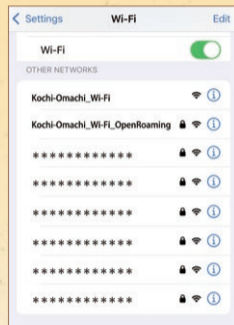

Through secure OpenRoaming,
you can use the service worry-free.

Set up the connection once, and after that you will automatically
connect to the secure, encrypted wireless network.

Please see overleaf for instructions on how to connect.

How to use Kochi-Omachi_Wi-Fi

STEP 1

On your Wi-Fi Settings screen, turn Wi-Fi on, then select "Kochi-Omachi_Wi-Fi" from the SSID list.

STEP 2

Select the type of Free Wi-Fi you wish to use.

To connect to Free Wi-Fi **immediately**